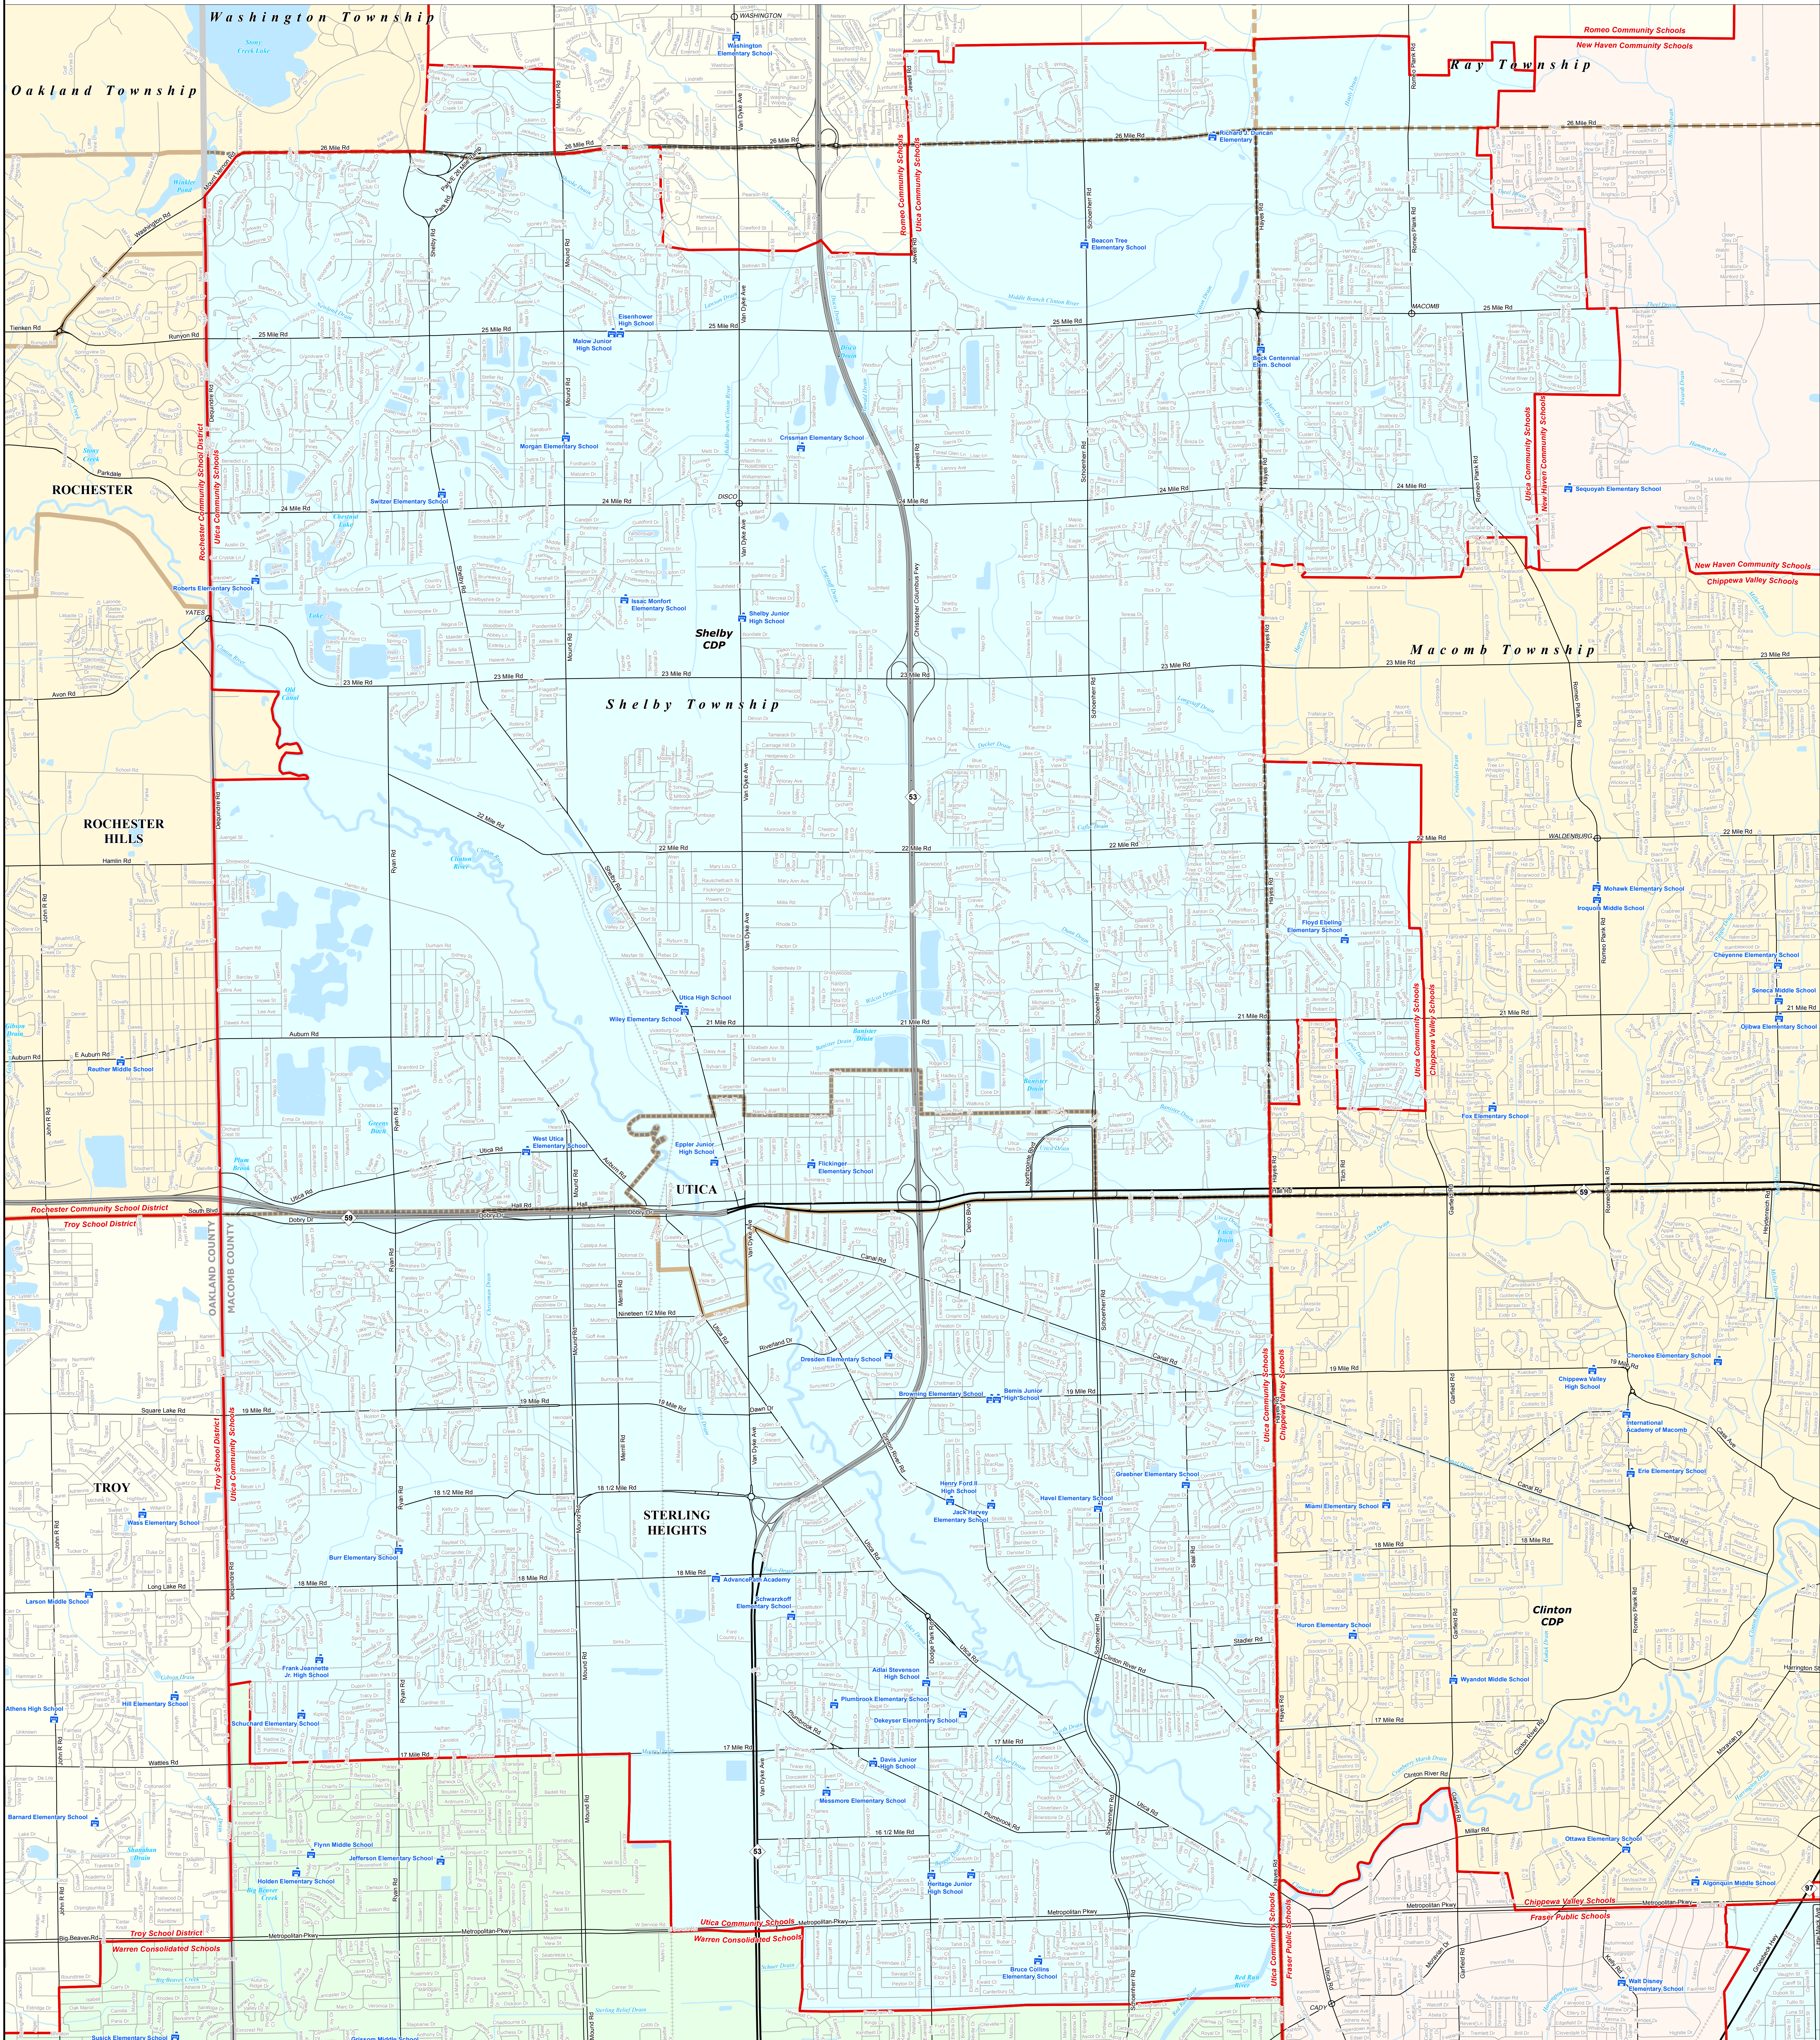

UTICA COMMUNITY SCHOOLS

Macomb ISD

0 0.25 0.5 1 Miles

*Note: Non K-12 School Districts identified with Asterisk (*) in Name

11/14/13

- FW Colors Vary - School District - County - City - Township - Village - Census Designated Place	- Unincorporated Place - School - Freeway - Highway - Primary Road - Local Road	- Railroad - Water Feature - River, Stream, or Drain

Source: Michigan Geographic Framework, v13a